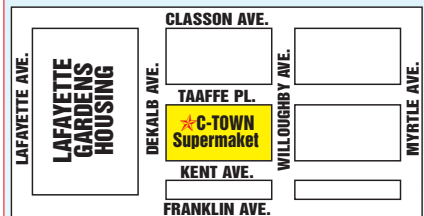

C-TOWN TOWN

241 TAAFFE PLACE

BROOKLYN, NY 11205 (CORNER OF DEKALB BETWEEN KENT & CLASSON AVE.)
Phone: (718) 230-7668

SENIOR CITIZEN DISCOUNT 10% WEDNESDAY ONLY! PRATT STUDENTS 5% DISCOUNT EVERYDAY WITH PROPER ID
 EXCLUDING MANAGER AND WEEKLY SALE ITEMS